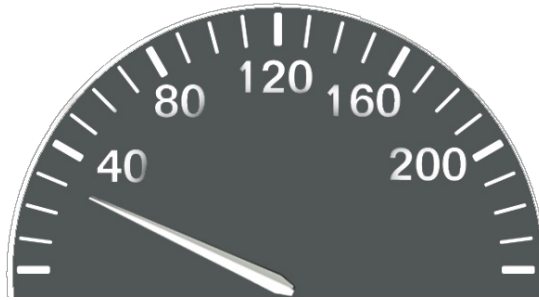

# Watch your speed

**This task is about reading a speedometer.**

The speedometers show how fast a car is going at a race track.

Look at the speedometers.

Write what speed they are showing.

a) What speed is shown on the speedometer?  km/h