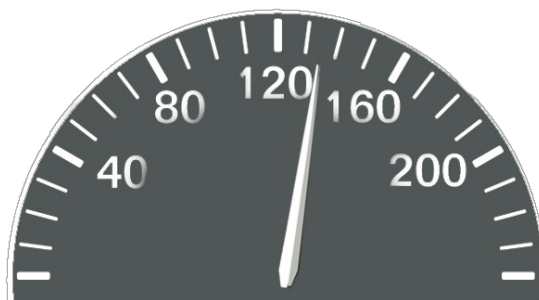

d) What speed is shown on the speedometer? km/h