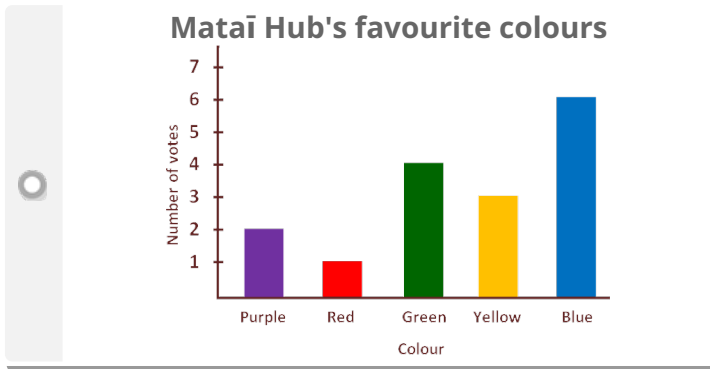

# Talking about graphs

This task is about information in graphs.

Mataī Hub's favourite colours

Kauri Hub's favourite colours

Students in the Mataī and Kauri Hubs voted for their favourite colour. These graphs show how each Hub voted.

a) Aroha says,

The colour blue has the most votes in this Hub.

Select the graph which shows this.

b) Nick says,

The colours red and yellow got the same number of votes in this Hub.

Select the graph which shows this.

c) Evie says,

The colour green got no votes in this Hub.

Select the graph which shows this.

d) Eli says,

Most people voted green or blue in this Hub.

Select the graph which shows this.