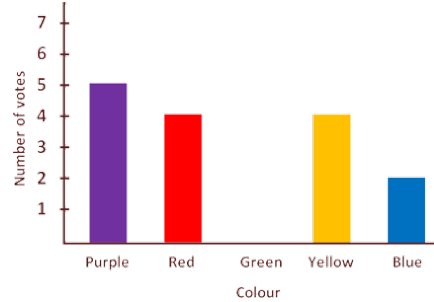

# Talking about graphs

This task is about information in graphs.

Mataī Hub's favourite colours

Kauri Hub's favourite colours

Students in the Mataī and Kauri Hubs voted for their favourite colour. These graphs show how each Hub voted.

a) Aroha says,

The colour blue has the most votes in this Hub.

Select the graph which shows this.

b) Nick says,

The colours red and yellow got the same number of votes in this Hub.

Select the graph which shows this.

c) Evie says,

The colour green got no votes in this Hub.

Select the graph which shows this.

d) Eli says,

Most people voted green or blue in this Hub.

Select the graph which shows this.