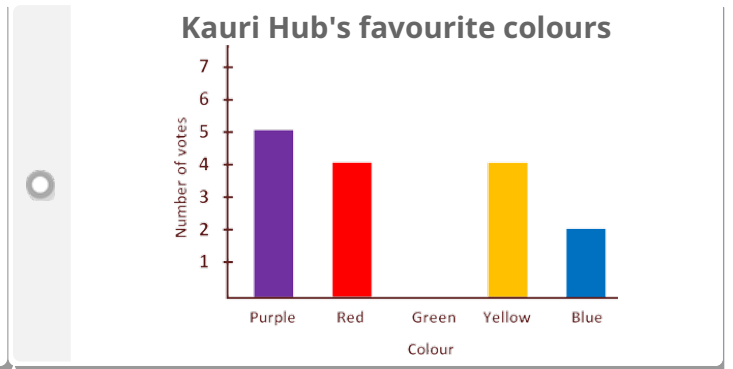

# Talking about graphs

This task is about information in graphs.

Mataī Hub's favourite colours

Kauri Hub's favourite colours

Students in the Mataī and Kauri Hubs voted for their favourite colour. These graphs show how each Hub voted.

a) Aroha says,

The colour blue has the most votes in this Hub.

Select the graph which shows this.

b) Nick says,

The colours red and yellow got the same number of votes in this Hub.

Select the graph which shows this.

c) Evie says,

The colour green got no votes in this Hub.

Select the graph which shows this.

d) Eli says,

Most people voted green or blue in this Hub.

Select the graph which shows this.