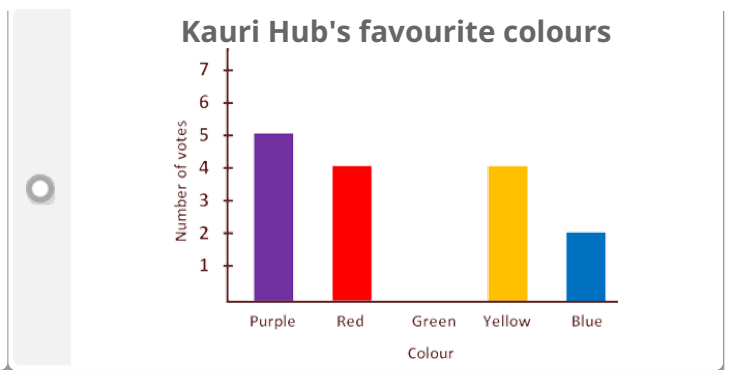

# Talking about graphs

This task is about information in graphs.

Mataī Hub's favourite colours

Kauri Hub's favourite colours

Students in the Mataī and Kauri Hubs voted for their favourite colour. These graphs show how each Hub voted.

a) Aroha says,

The colour blue has the most votes in this Hub.

Select the graph which shows this.

b) Nick says,

The colours red and yellow got the same number of votes in this Hub.

Select the graph which shows this.

c) Evie says,

The colour green got no votes in this Hub.

Select the graph which shows this.

d) Eli says,

Most people voted green or blue in this Hub.

Select the graph which shows this.