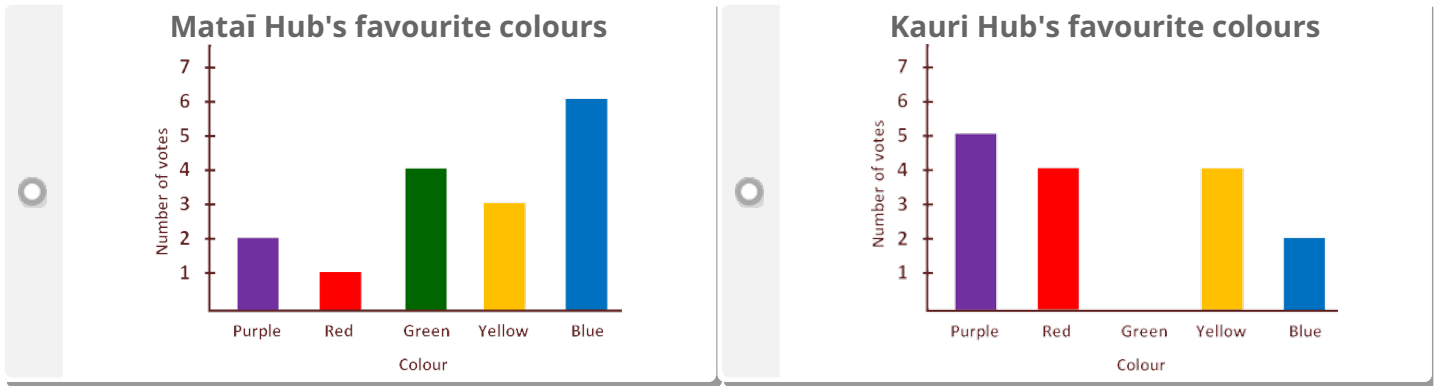

# Talking about graphs

This task is about information in graphs.

Mataī Hub's favourite colours

Kauri Hub's favourite colours

Students in the Mataī and Kauri Hubs voted for their favourite colour. These graphs show how each Hub voted.

a) Aroha says,

The colour blue has the most votes in this Hub.

Select the graph which shows this.

b) Nick says,

The colours red and yellow got the same number of votes in this Hub.

Select the graph which shows this.

c) Evie says,

The colour green got no votes in this Hub.

Select the graph which shows this.

d) Eli says,

Most people voted green or blue in this Hub.

Select the graph which shows this.