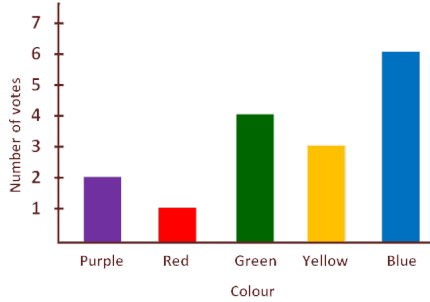

# Talking about graphs

This task is about information in graphs.

Mataī Hub's favourite colours

Kauri Hub's favourite colours

Students in the Mataī and Kauri Hubs voted for their favourite colour. These graphs show how each Hub voted.

a) Aroha says,

The colour blue has the most votes in this Hub.

Select the graph which shows this.

b) Nick says,

The colours red and yellow got the same number of votes in this Hub.

Select the graph which shows this.

c) Evie says,

The colour green got no votes in this Hub.

Select the graph which shows this.

d) Eli says,

Most people voted green or blue in this Hub.

Select the graph which shows this.