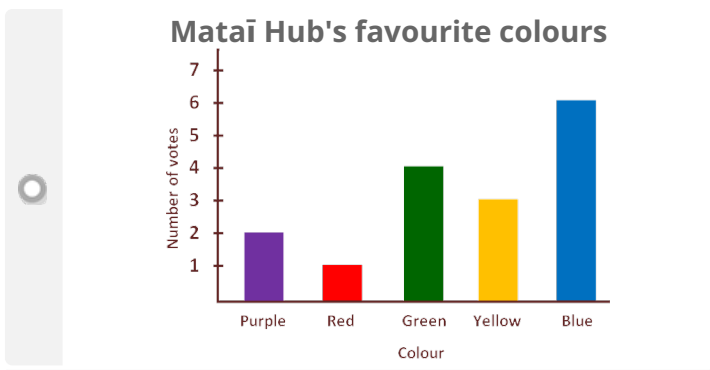

# Talking about graphs

This task is about information in graphs.

Mataī Hub's favourite colours

Kauri Hub's favourite colours

Students in the Mataī and Kauri Hubs voted for their favourite colour. These graphs show how each Hub voted.

a) Aroha says,

The colour blue has the most votes in this Hub.

Select the graph which shows this.

b) Nick says,

The colours red and yellow got the same number of votes in this Hub.

Select the graph which shows this.

c) Evie says,

The colour green got no votes in this Hub.

Select the graph which shows this.

d) Eli says,

Most people voted green or blue in this Hub.

Select the graph which shows this.