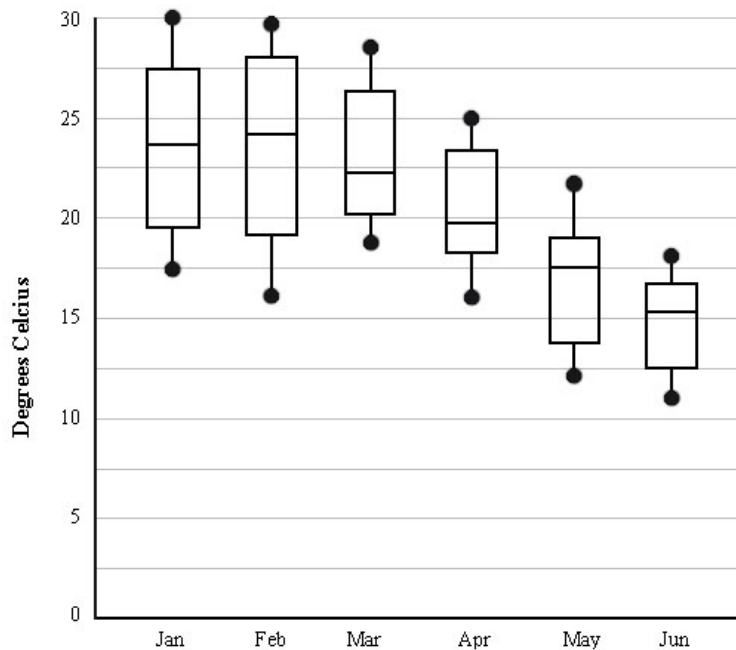

Auckland temperatures

This task is about interpreting a box-and-whisker graph.

Maximum daily temperatures for Auckland

- a) Which month had the smallest range of maximum daily temperatures? _____
- b) What was the warmest temperature recorded over the six-month period? _____ °C
- c) What was the coolest maximum daily temperature recorded over the six-month period?
_____ °C
- d) In which month was the median of the maximum daily temperatures the highest?
