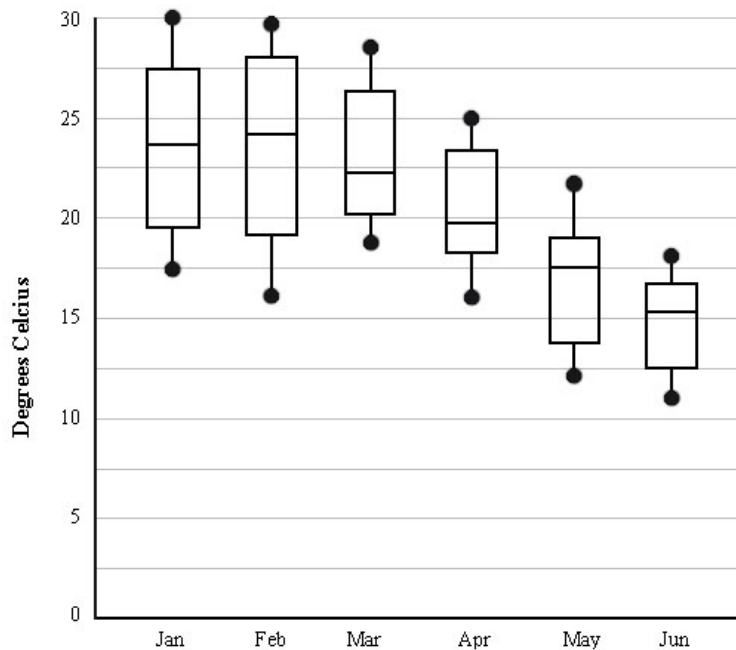

# Auckland temperatures

This task is about interpreting a box-and-whisker graph.

Maximum daily temperatures for Auckland

- a) Which month had the smallest range of maximum daily temperatures? \_\_\_\_\_
- b) What was the warmest temperature recorded over the six-month period? \_\_\_\_\_ °C
- c) What was the coolest maximum daily temperature recorded over the six-month period?  
\_\_\_\_\_ °C
- d) In which month was the median of the maximum daily temperatures the highest?  
\_\_\_\_\_