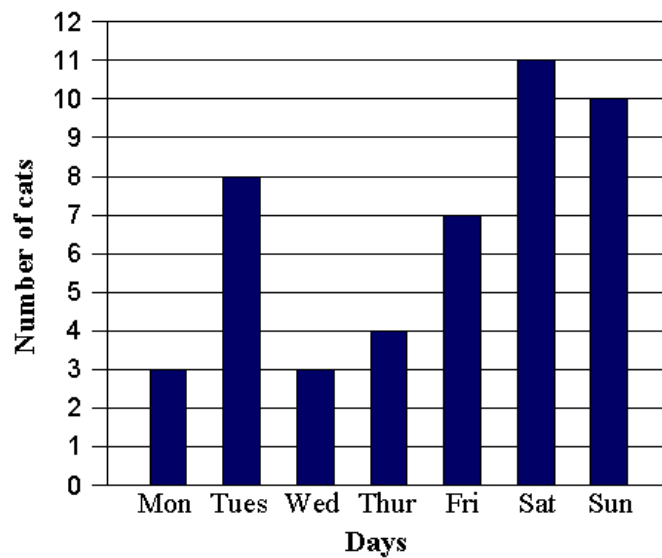

# Cats at the vet

**Cats taken to the vet in one week**

This bar graph shows the number of cats taken to the vet in one week.

- a) On which day were the most cats taken to the vet? \_\_\_\_\_
- b) On which day were four cats taken to the vet? \_\_\_\_\_
- c) How many cats were taken on Tuesday? \_\_\_\_\_
- d) On which two days were the same number of cats taken to the vet?  
\_\_\_\_\_ and \_\_\_\_\_
- e) Altogether, how many cats were taken on Saturday and Sunday?  
\_\_\_\_\_