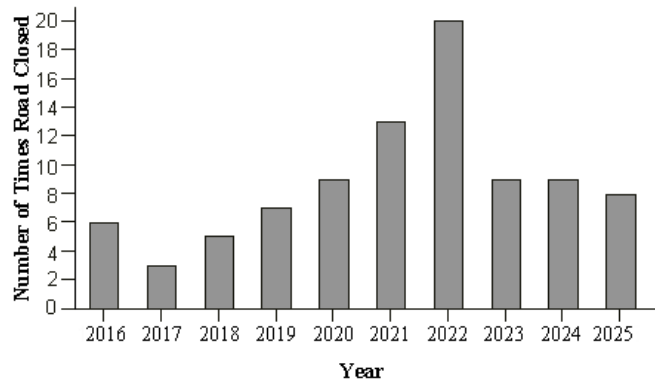

Desert road closure

Number of Times the Desert Road was Closed

The graph above shows the number of times the Desert Road was closed between 2016 and 2025. Use the graph to answer the following questions.

- a) What year was the road closed the most number of times?
- b) What year was the road closed the least number of times?
- c) What year was the road closed more than 9 times but less than 20 times?
- d) How many times was the road closed in the 2 years that had the greatest number of closures?
- e) What is the total number of closures between 2016 and 2020 (including these years)?
- f) What is the difference between the number of times the road was closed in 2018 and 2025?