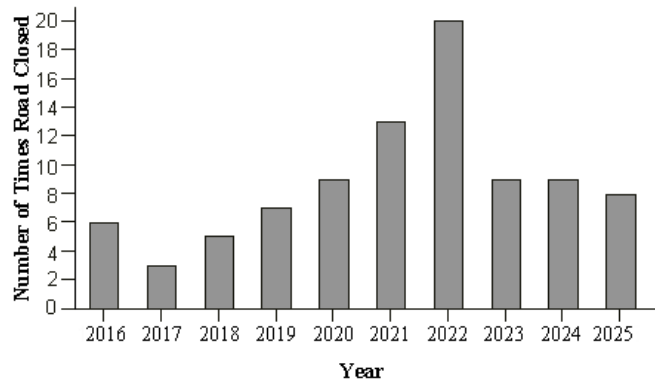

# Desert road closure

Number of Times the Desert Road was Closed

The graph above shows the number of times the Desert Road was closed between 2016 and 2025. Use the graph to answer the following questions.

- a) What year was the road closed the most number of times?
- b) What year was the road closed the least number of times?
- c) What year was the road closed more than 9 times but less than 20 times?
- d) How many times was the road closed in the 2 years that had the greatest number of closures?
- e) What is the total number of closures between 2016 and 2020 (including these years)?
- f) What is the difference between the number of times the road was closed in 2018 and 2025?