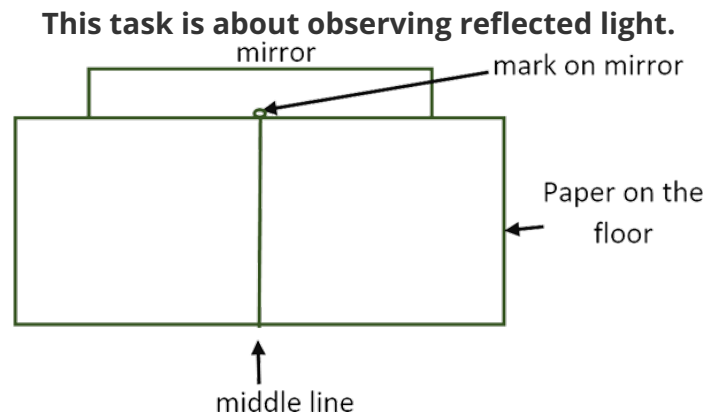

Light in my eyes