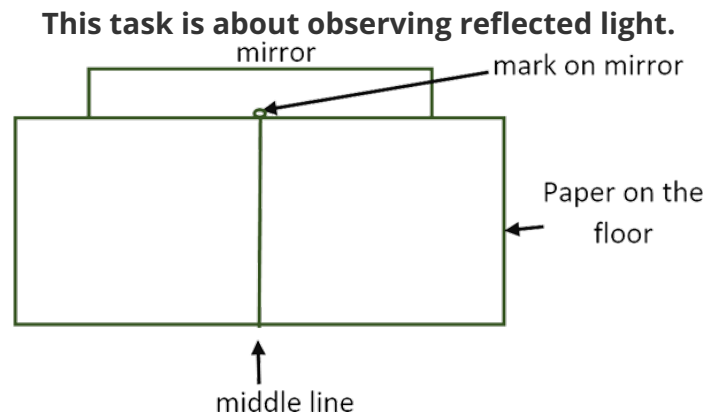

Light in my eyes

Instructions

- You will need a partner to help you with the task.
- Place a mirror so it sits flat against a wall.
- Make a mark halfway along the mirror.
- Put a piece of paper on the floor in front of the mirror.

For each diagram:

1. Put the torch at a similar angle to how it is drawn and shine it at the mark on your mirror.
2. Ask your partner to hold up a ruler on the other side of the middle line. Move it sideways until the light shines on it.
3. On each diagram, mark with a cross where the ruler is is.
4. On each diagram draw a line from the mirror to the cross to show where the reflected light goes.

1. Mark with a cross where the ruler is now.
2. Draw a line from the mirror to the cross to show where the reflected light goes.

a) ii) Put the torch at a similar angle to how it is drawn and shine it at the mark on your mirror. Ask your partner to hold up a ruler on the other side of the middle line. Move it sideways until the light shines on it.

1. Mark with a cross where the ruler is now.
2. Draw a line from the mirror to the cross to show where the reflected light goes.

a) iii) Put the torch at a similar angle to how it is drawn and shine it at the mark on your mirror. Ask your partner to hold up a ruler on the other side of the middle line. Move it sideways until the light shines on it.