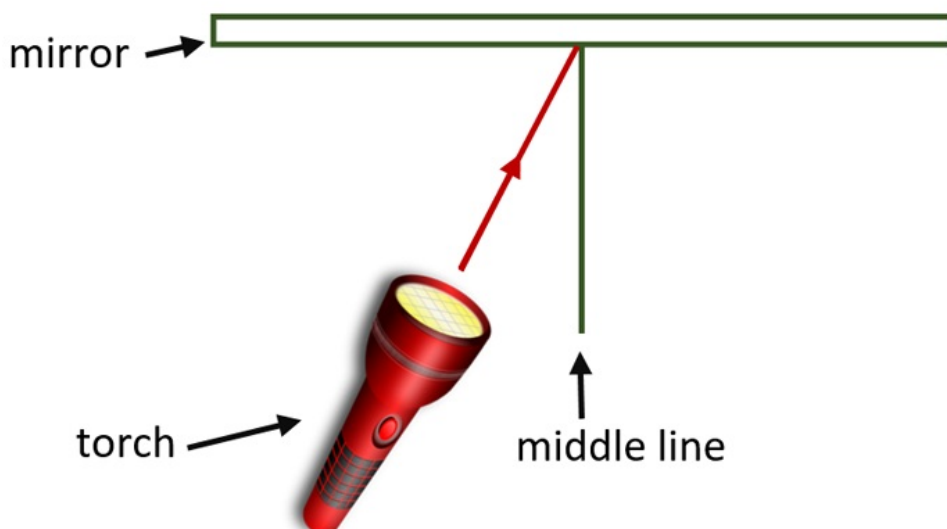

For each diagram:

1. Put the torch at a similar angle to how it is drawn and shine it at the mark on your mirror.
2. Ask your partner to hold up a ruler on the other side of the middle line. Move it sideways until the light shines on it.
3. On each diagram, mark with a cross where the ruler is is.
4. On each diagram draw a line from the mirror to the cross to show where the reflected light goes.

a) i) Put the torch at a similar angle to how it is drawn and shine it at the mark on your mirror. Ask your partner to hold up a ruler on the other side of the middle line. Move it sideways until the light shines on it.

1. Mark with a cross where the ruler is now.
2. Draw a line from the mirror to the cross to show where the reflected light goes.