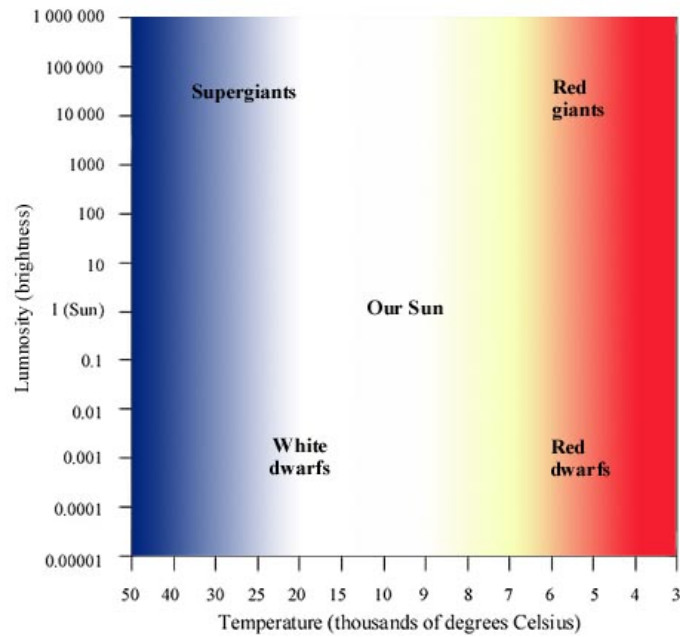

How hot and how bright?

This task is about reading a graph about brightness and temperature of stars.

a) Which star type has a temperature of 5000°C and a luminosity (brightness) of 70,000?

b) Write in the temperature and luminosity for "Supergiants".

Luminosity:

Temperature: °C

c) On the graph luminosity is compared with our Sun. What does a luminosity of 1000 mean?

Published on <https://newzealandcurriculum.tahurangi.education.govt.nz>