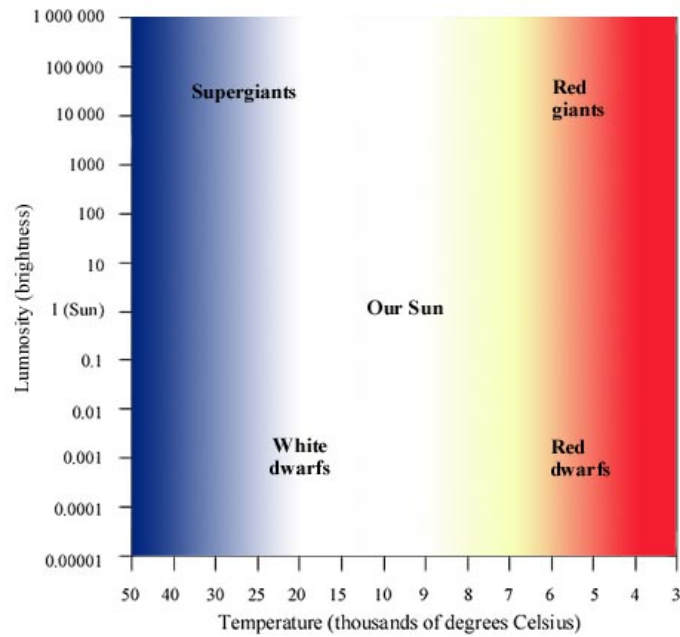

# How hot and how bright?

This task is about reading a graph about brightness and temperature of stars.

a) Which star type has a temperature of 5000°C and a luminosity (brightness) of 70,000?

b) Write in the temperature and luminosity for "Supergiants".

Luminosity:

Temperature:  °C

c) On the graph luminosity is compared with our Sun. What does a luminosity of 1000 mean?

Published on <https://newzealandcurriculum.tahurangi.education.govt.nz>