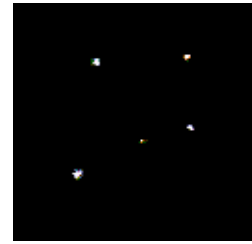

# Southern Cross

---

This task is about why stars may look different in the night sky.

**Southern Cross a few months ago**

**Southern Cross now**

When Karen looked out of her kitchen window for the Southern Cross, she was surprised to see that it was not in the same place as it was a few months ago at the same time of night.